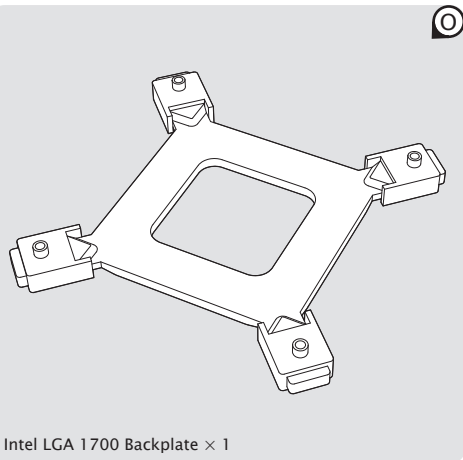

FORKIS

PRO RBW / ELITE
FOR INTEL LGA 1700

FORKIS × 1

Intel LGA 1700 Backplate × 1

Cross Metal screw × 4

Spring × 4

Washer × 4

Stand-off Screw × 4
Intel LGA 115X / 1700

Washer × 4
Intel LGA 115X

Thermal grease × 1

Plastic brush × 1

Wrench × 1

Before Installation

5V ARGB

[PRO RBW Only]

INTEL LGA 1700