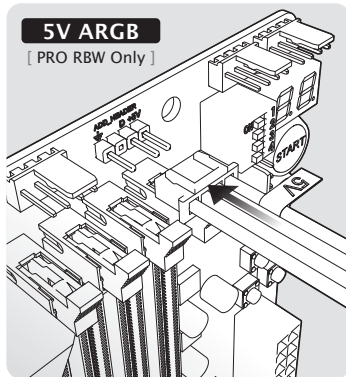

FORKIS

PRO RBW / ELITE
FOR INTEL LGA 1700

FORKIS × 1

Intel LGA 1700 Backplate × 1

Cross Metal screw × 4

Spring × 4

Washer × 4

Stand-off Screw × 4
Intel LGA 115X / 1700

Washer × 4
Intel LGA 115X

Thermal grease × 1

Plastic brush × 1

Wrench × 1

Before Installation

5V ARGB

[PRO RBW Only]

INTEL LGA 1700