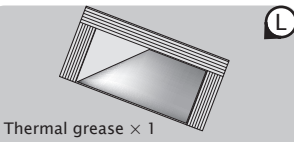

Washer × 4

Plastic brush × 1

Thermal grease × 1