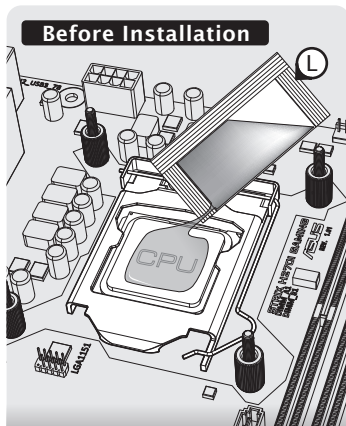

FORKIS

PRO RBW / ELITE
FOR INTEL LGA 1700

FORKIS × 1

Intel LGA 1700 Backplate × 1

Cross Metal screw × 4

Spring × 4

Washer × 4

Stand-off Screw × 4
Intel LGA 115X / 1700

Washer × 4
Intel LGA 115X

Thermal grease × 1

Plastic brush × 1

Wrench × 1

Before Installation

5V ARGB

[PRO RBW Only]

INTEL LGA 1700