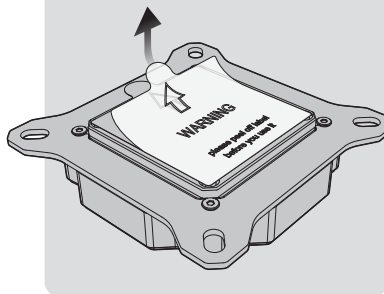

Washer × 4
Intel LGA 115X

Thermal grease × 1

Plastic brush × 1

Wrench × 1

Before Installation

5V ARGB

[PRO RBW Only]

INTEL LGA 1700