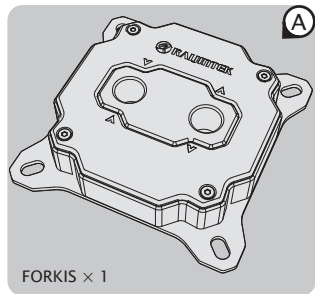

FORKIS

PRO RBW / ELITE
FOR INTEL LGA 1700

FORKIS × 1

Intel LGA 1700 Backplate × 1

Cross Metal screw × 4

Spring × 4

Washer × 4

Stand-off Screw × 4
Intel LGA 115X / 1700

Washer × 4
Intel LGA 115X

Thermal grease × 1

Plastic brush × 1

Wrench × 1

Before Installation

5V ARGB

[PRO RBW Only]

INTEL LGA 1700