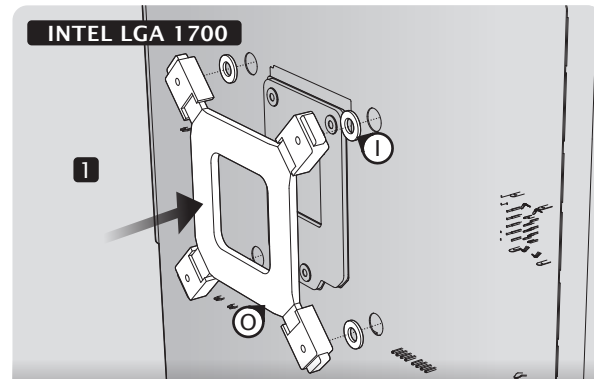

Washer × 4
Intel LGA 115X

Thermal grease × 1

Plastic brush × 1

Wrench × 1

Before Installation

5V ARGB

[PRO RBW Only]

INTEL LGA 1700