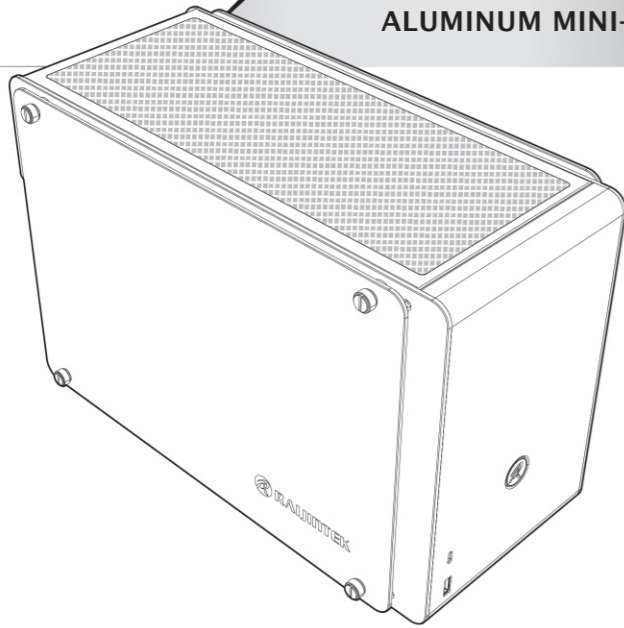

# OPHION ALUMINUM MINI-ITX CHASSIS

Screw #6-32 L6 x 16  
Motherboard/PSU/PCI Card/3.5"HDD

Screw M3 L9.5 x 6  
2.5"SSD

Screw M3 L6 x 10  
2.5"SSD

Screw 6-32 L6 x 2  
VGA Card

Cable Tie x 10