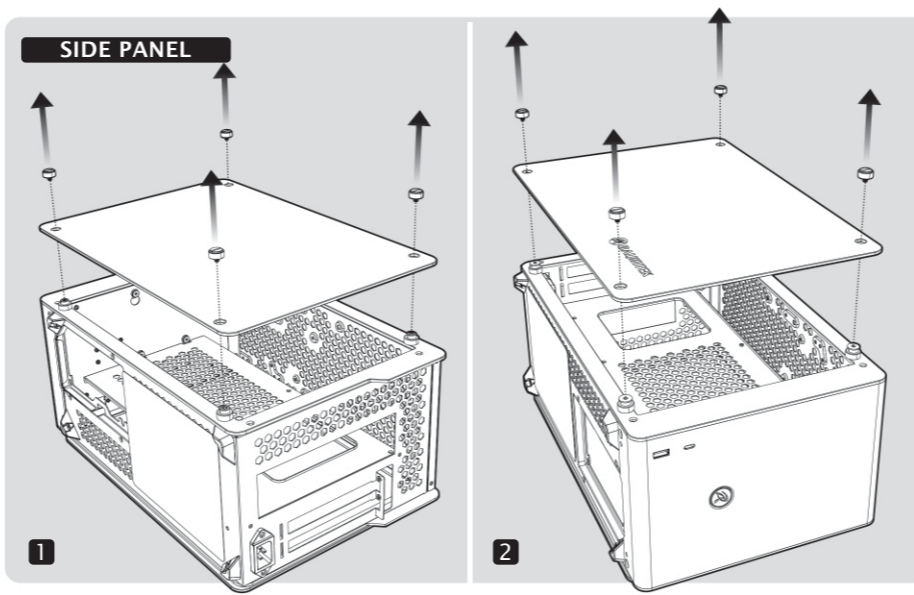

# OPHION ALUMINUM MINI-ITX CHASSIS

Screw #6-32 L6 x 16  
Motherboard/PSU/PCI Card/3.5"HDD

Screw M3 L9.5 x 6  
2.5"SSD

Screw M3 L6 x 10  
2.5"SSD

Screw 6-32 L6 x 2  
VGA Card

Cable Tie x 10