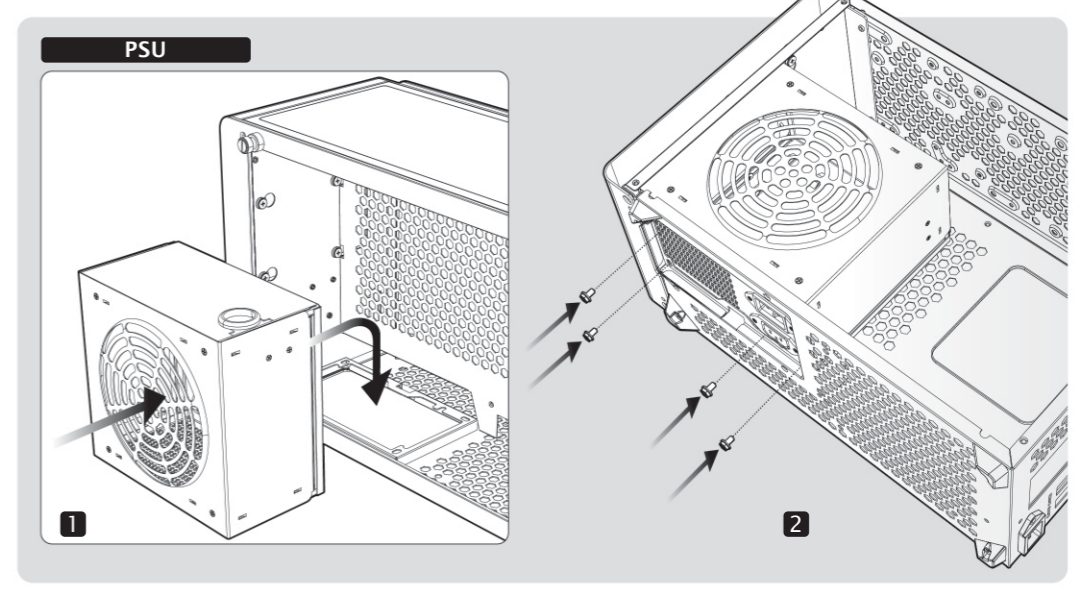

# OPHION ALUMINUM MINI-ITX CHASSIS

Screw #6-32 L6 x 16  
Motherboard/PSU/PCI Card/3.5"HDD

Screw M3 L9.5 x 6  
2.5"SSD

Screw M3 L6 x 10  
2.5"SSD

Screw 6-32 L6 x 2  
VGA Card

Cable Tie x 10