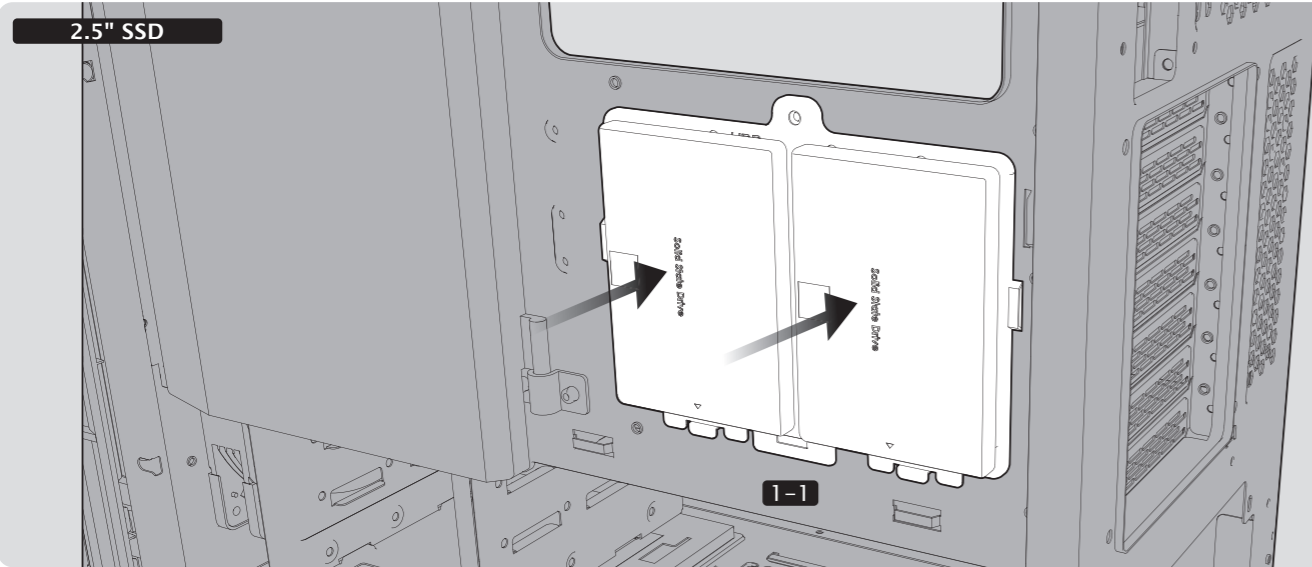

ZOFOS ELITE SF4

E-ATX FULL TOWER
SUPER SILENT AIRFLOW & GAMING CHASSIS

Mounting Tool × 1
MB Stand-off

Screw M3 L5 × 21
2.5"SSD/MB

Screw 6-32 L6 × 4
PSU

Screw 6-32 L5 × 12
3.5"HDD

Stand-off × 3
MB

Cable Tie × 10

SIDE PANEL

PSU

MOTHERBOARD

PCI-E

2.5" SSD

3.5" HDD

PCI-E