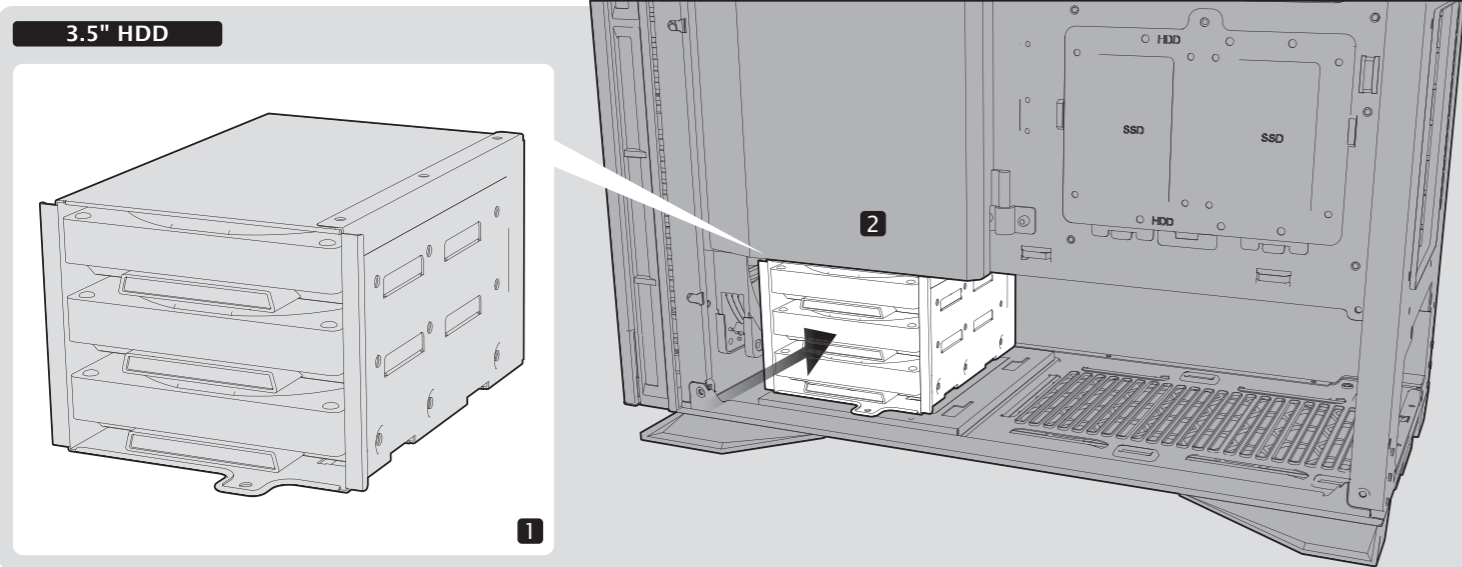

ZOFOS ELITE SF4

E-ATX FULL TOWER
SUPER SILENT AIRFLOW & GAMING CHASSIS

Mounting Tool × 1
MB Stand-off

Screw M3 L5 × 21
2.5"SSD/MB

Screw 6-32 L6 × 4
PSU

Screw 6-32 L5 × 12
3.5"HDD

Stand-off × 3
MB

Cable Tie × 10

SIDE PANEL

PSU

MOTHERBOARD

PCI-E

2.5" SSD

3.5" HDD

PCI-E