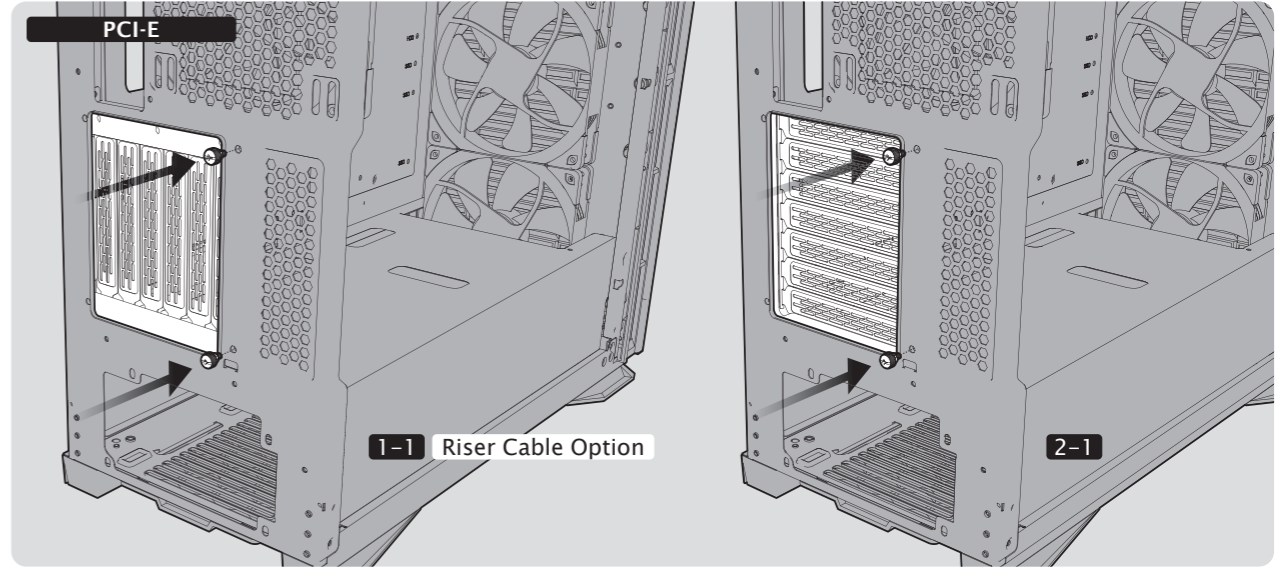

ZOFOS ELITE SF4

E-ATX FULL TOWER
SUPER SILENT AIRFLOW & GAMING CHASSIS

Mounting Tool × 1
MB Stand-off

Screw M3 L5 × 21
2.5"SSD/MB

Screw 6-32 L6 × 4
PSU

Screw 6-32 L5 × 12
3.5"HDD

Stand-off × 3
MB

Cable Tie × 10

SIDE PANEL

PSU

MOTHERBOARD

PCI-E

2.5" SSD

3.5" HDD

PCI-E