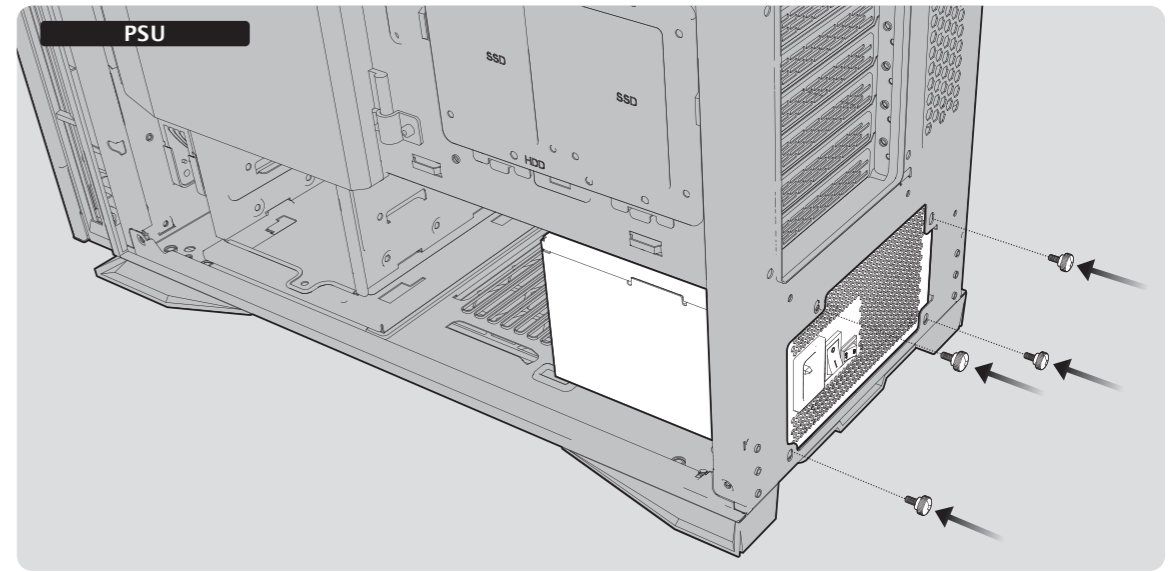

ZOFOS ELITE SF4

E-ATX FULL TOWER
SUPER SILENT AIRFLOW & GAMING CHASSIS

Mounting Tool × 1
MB Stand-off

Screw M3 L5 × 21
2.5"SSD/MB

Screw 6-32 L6 × 4
PSU

Screw 6-32 L5 × 12
3.5"HDD

Stand-off × 3
MB

Cable Tie × 10

SIDE PANEL

PSU

MOTHERBOARD

PCI-E

2.5" SSD

3.5" HDD

PCI-E