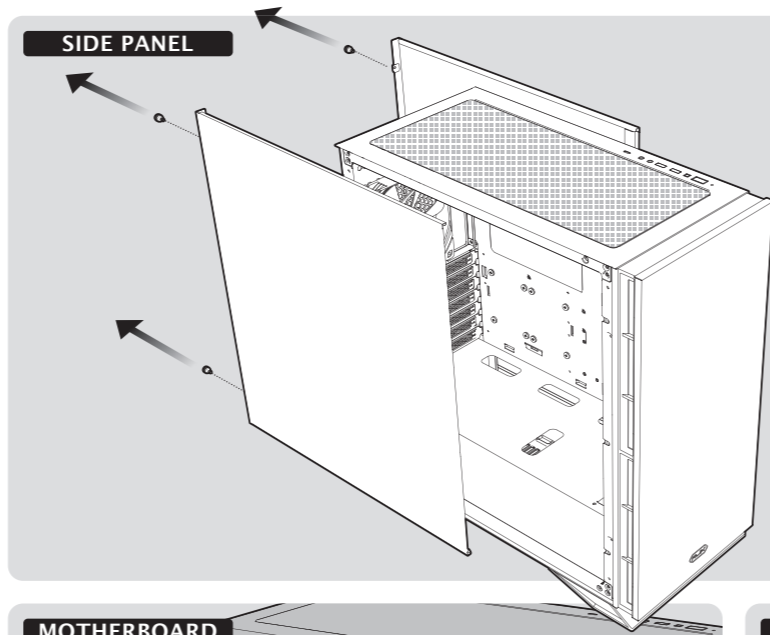

ZOFOS ELITE SF4

E-ATX FULL TOWER
SUPER SILENT AIRFLOW & GAMING CHASSIS

Mounting Tool × 1
MB Stand-off

Screw M3 L5 × 21
2.5"SSD/MB

Screw 6-32 L6 × 4
PSU

Screw 6-32 L5 × 12
3.5"HDD

Stand-off × 3
MB

Cable Tie × 10

SIDE PANEL

PSU

MOTHERBOARD

PCI-E

2.5" SSD

3.5" HDD

PCI-E