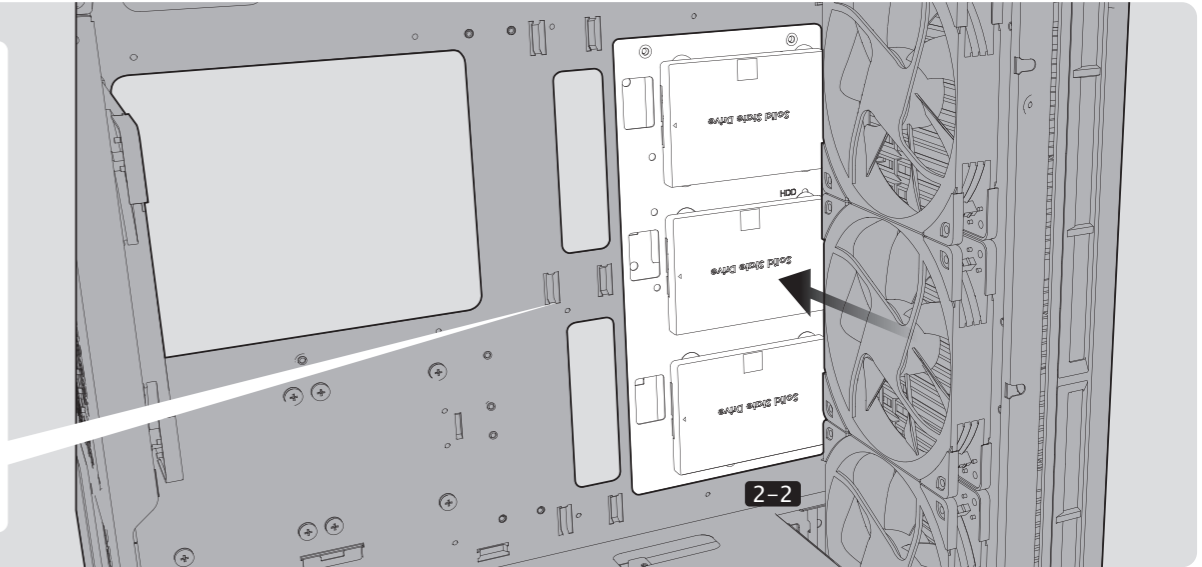

ZOFOS ELITE SF4

E-ATX FULL TOWER
SUPER SILENT AIRFLOW & GAMING CHASSIS

Mounting Tool × 1
MB Stand-off

Screw M3 L5 × 21
2.5"SSD/MB

Screw 6-32 L6 × 4
PSU

Screw 6-32 L5 × 12
3.5"HDD

Stand-off × 3
MB

Cable Tie × 10

SIDE PANEL

PSU

MOTHERBOARD

PCI-E

2.5" SSD

3.5" HDD

PCI-E