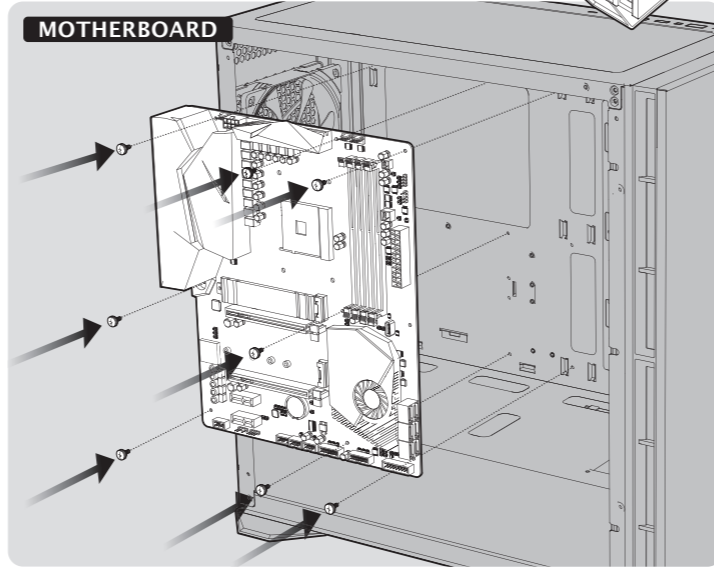

ZOFOS ELITE SF4

E-ATX FULL TOWER
SUPER SILENT AIRFLOW & GAMING CHASSIS

Mounting Tool × 1
MB Stand-off

Screw M3 L5 × 21
2.5"SSD/MB

Screw 6-32 L6 × 4
PSU

Screw 6-32 L5 × 12
3.5"HDD

Stand-off × 3
MB

Cable Tie × 10

SIDE PANEL

PSU

MOTHERBOARD

PCI-E

2.5" SSD

3.5" HDD

PCI-E