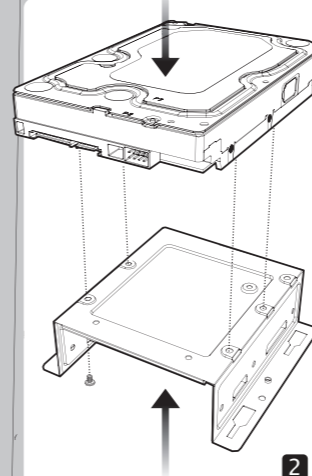

PONOS ULTRA

GAMING MID TOWER FOR DUAL WATER COOLING

Screw M3 L6.5 x 15
2.5"SSD/MB

Screw M3 L5 x 8

Screw 6-32 L6 x 6
PSU

Screw 6-32 L5 x 8
3.5"HDD

Stand-off x 2
MB

Cable Tie x 5

SIDE PANEL

PSU

MOTHERBOARD

FAN

2.5" SSD

2-2

3.5" HDD

PCI CARD