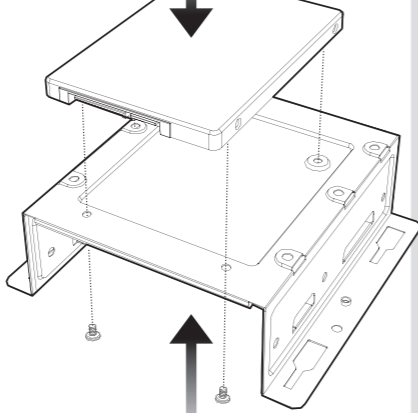

PONOS ULTRA

GAMING MID TOWER FOR DUAL WATER COOLING

Screw M3 L6.5 x 15
2.5"SSD/MB

Screw M3 L5 x 8

Screw 6-32 L6 x 6
PSU

Screw 6-32 L5 x 8
3.5"HDD

Stand-off x 2
MB

Cable Tie x 5

SIDE PANEL

PSU

MOTHERBOARD

FAN

2.5" SSD

2-2

3.5" HDD

PCI CARD