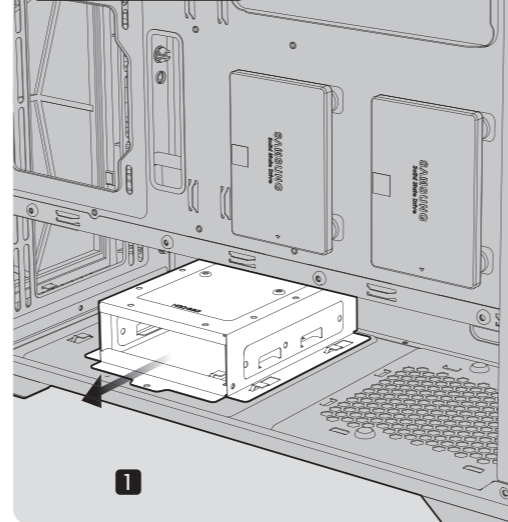

SIDE PANEL

PSU

MOTHERBOARD

FAN

2.5" SSD

2-2

3.5" HDD

PCI CARD