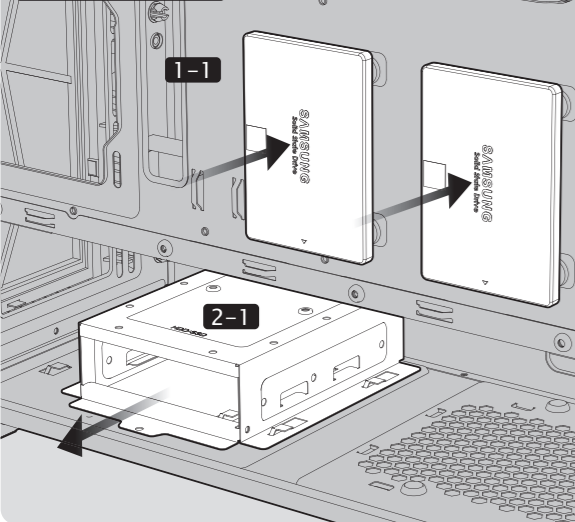

SIDE PANEL

PSU

MOTHERBOARD

FAN

2.5" SSD

2-2

3.5" HDD

PCI CARD

FILTER