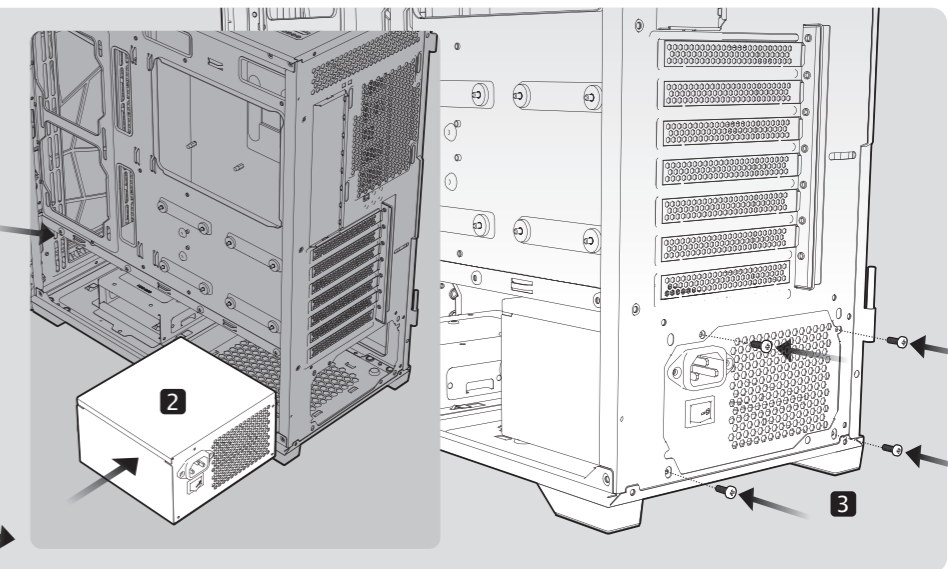

PONOS ULTRA

GAMING MID TOWER FOR DUAL WATER COOLING

Screw M3 L6.5 x 15
2.5"SSD/MB

Screw M3 L5 x 8

Screw 6-32 L6 x 6
PSU

Screw 6-32 L5 x 8
3.5"HDD

Stand-off x 2
MB

Cable Tie x 5

SIDE PANEL

PSU

MOTHERBOARD

FAN

2.5" SSD

2-2

3.5" HDD

PCI CARD