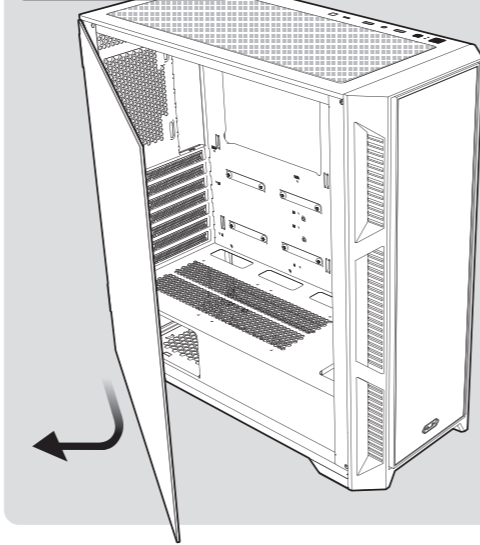

PONOS ULTRA

GAMING MID TOWER FOR DUAL WATER COOLING

Screw M3 L6.5 x 15
2.5"SSD/MB

Screw M3 L5 x 8

Screw 6-32 L6 x 6
PSU

Screw 6-32 L5 x 8
3.5"HDD

Stand-off x 2
MB

Cable Tie x 5

SIDE PANEL

PSU

MOTHERBOARD

FAN

2.5" SSD

2-2

3.5" HDD

PCI CARD