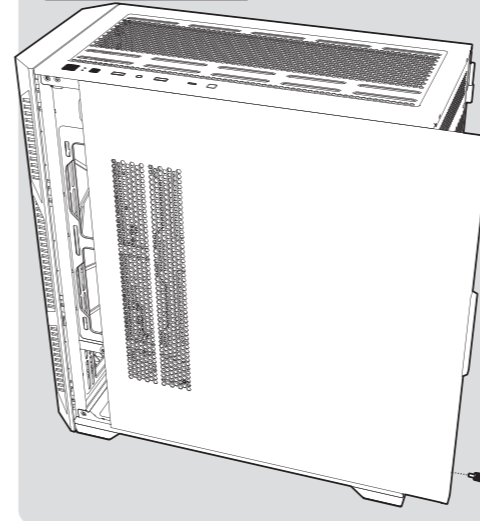

PONOS ULTRA

GAMING MID TOWER FOR DUAL WATER COOLING

Screw M3 L6.5 x 15
2.5"SSD/MB

Screw M3 L5 x 8

Screw 6-32 L6 x 6
PSU

Screw 6-32 L5 x 8
3.5"HDD

Stand-off x 2
MB

Cable Tie x 5

SIDE PANEL

PSU

MOTHERBOARD

FAN

2.5" SSD

2-2

3.5" HDD

PCI CARD