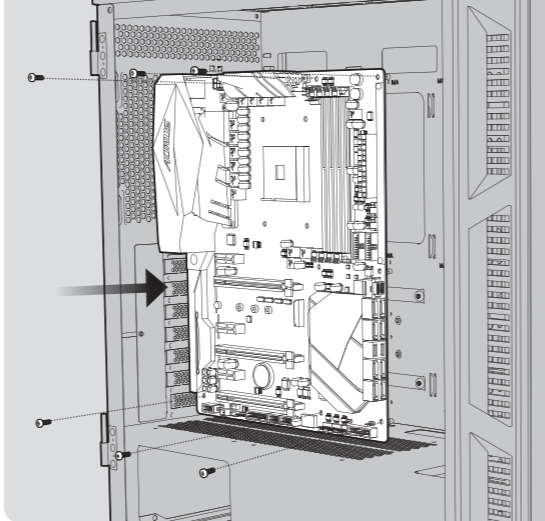

PONOS ULTRA

GAMING MID TOWER FOR DUAL WATER COOLING

Screw M3 L6.5 x 15
2.5"SSD/MB

Screw M3 L5 x 8

Screw 6-32 L6 x 6
PSU

Screw 6-32 L5 x 8
3.5"HDD

Stand-off x 2
MB

Cable Tie x 5

SIDE PANEL

PSU

MOTHERBOARD

FAN

2.5" SSD

2-2

3.5" HDD

PCI CARD