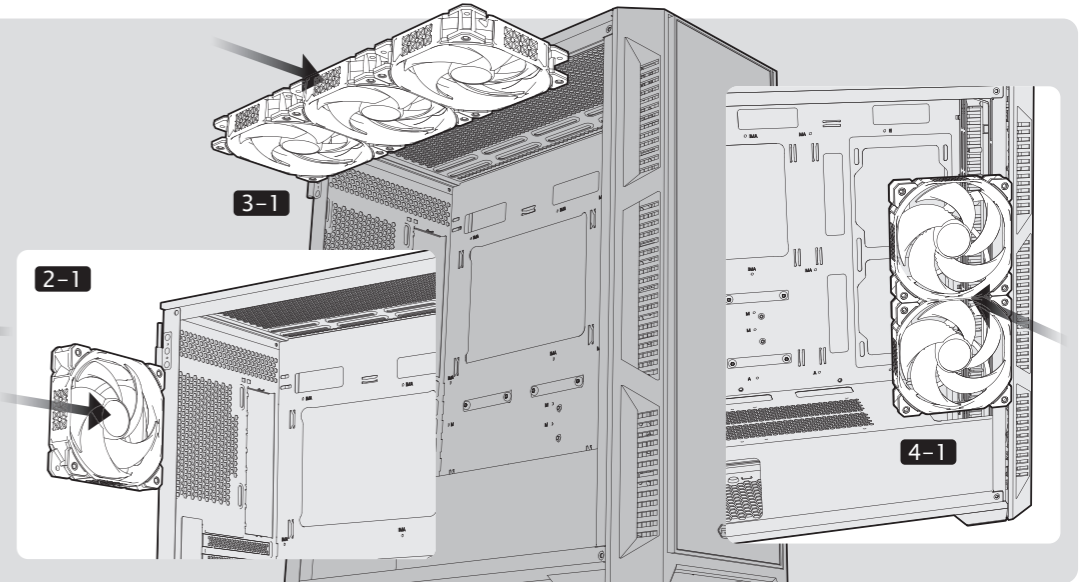

SIDE PANEL

PSU

MOTHERBOARD

FAN

2.5" SSD

2-2

3.5" HDD

PCI CARD