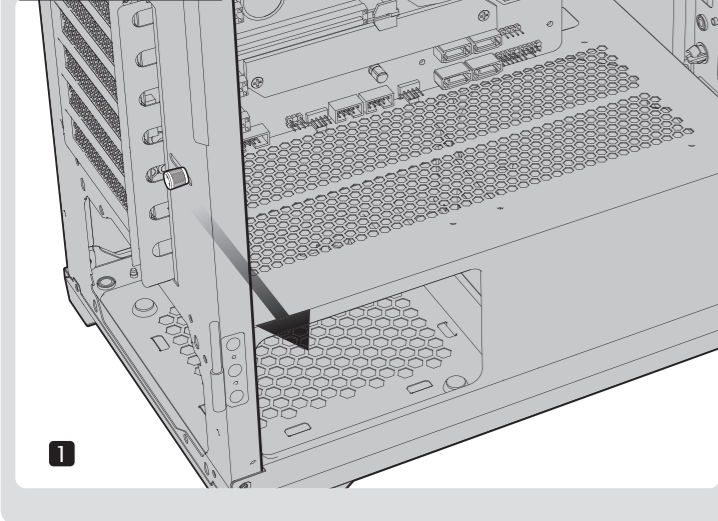

PONOS ULTRA

GAMING MID TOWER FOR DUAL WATER COOLING

Screw M3 L6.5 x 15
2.5"SSD/MB

Screw M3 L5 x 8

Screw 6-32 L6 x 6
PSU

Screw 6-32 L5 x 8
3.5"HDD

Stand-off x 2
MB

Cable Tie x 5

SIDE PANEL

PSU

MOTHERBOARD

FAN

2.5" SSD

2-2

3.5" HDD

PCI CARD