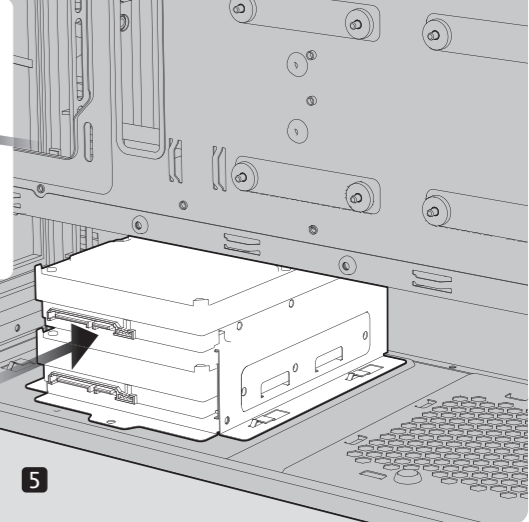

PONOS ULTRA

GAMING MID TOWER FOR DUAL WATER COOLING

Screw M3 L6.5 x 15
2.5"SSD/MB

Screw M3 L5 x 8

Screw 6-32 L6 x 6
PSU

Screw 6-32 L5 x 8
3.5"HDD

Stand-off x 2
MB

Cable Tie x 5

SIDE PANEL

PSU

MOTHERBOARD

FAN

2.5" SSD

2-2

3.5" HDD

PCI CARD