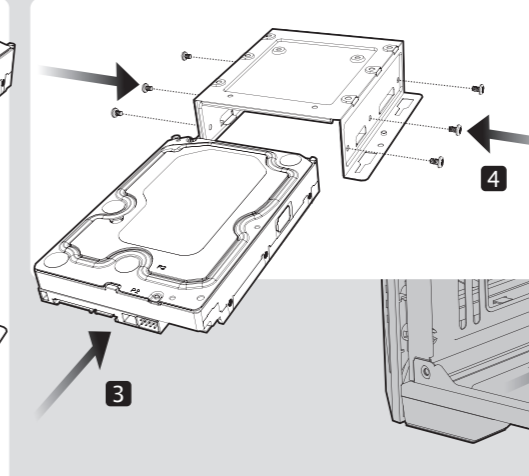

PONOS ULTRA

GAMING MID TOWER FOR DUAL WATER COOLING

Screw M3 L6.5 x 15
2.5"SSD/MB

Screw M3 L5 x 8

Screw 6-32 L6 x 6
PSU

Screw 6-32 L5 x 8
3.5"HDD

Stand-off x 2
MB

Cable Tie x 5

SIDE PANEL

PSU

MOTHERBOARD

FAN

2.5" SSD

2-2

3.5" HDD

PCI CARD

FILTER