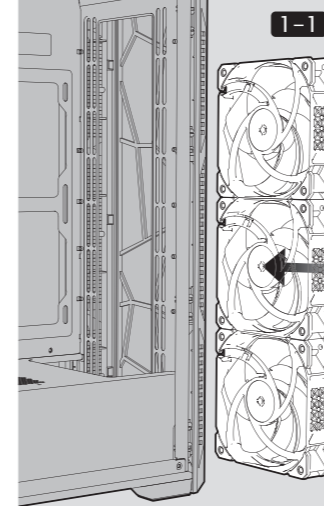

PONOS ULTRA

GAMING MID TOWER FOR DUAL WATER COOLING

Screw M3 L6.5 x 15
2.5"SSD/MB

Screw M3 L5 x 8

Screw 6-32 L6 x 6
PSU

Screw 6-32 L5 x 8
3.5"HDD

Stand-off x 2
MB

Cable Tie x 5

SIDE PANEL

PSU

MOTHERBOARD

FAN

2.5" SSD

2-2

3.5" HDD

PCI CARD

FILTER