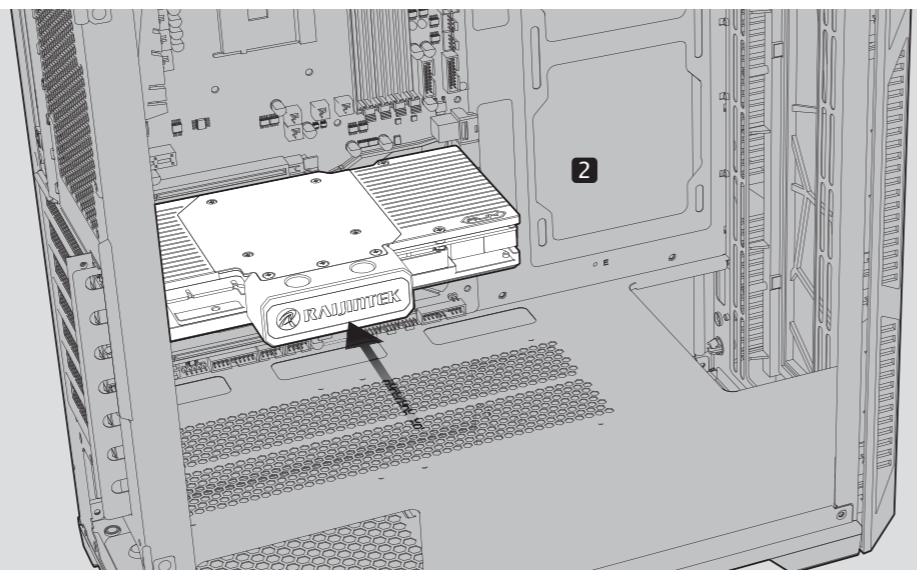

SIDE PANEL

PSU

MOTHERBOARD

FAN

2.5" SSD

2-2

3.5" HDD

PCI CARD