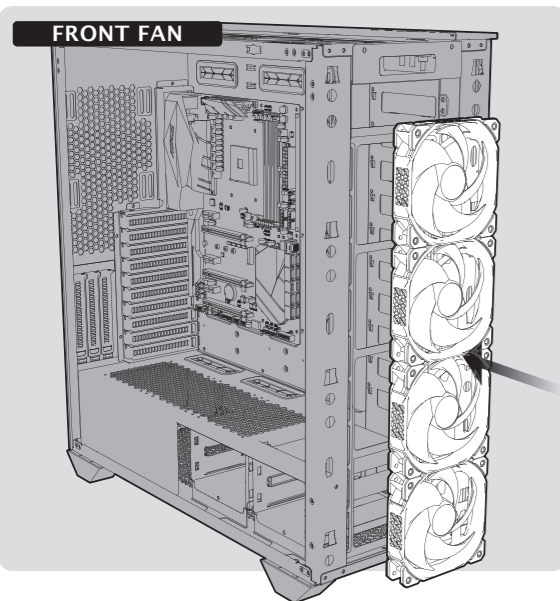

Stand-off × 3
MB

Cable Tie × 10

PANELS

ODD

PSU

3.5" HDD

2.5" SSD

FRAME

MOTHERBOARD

TOP FAN

FRONT FAN

PCI CARD

HDD CAGE

FILTER