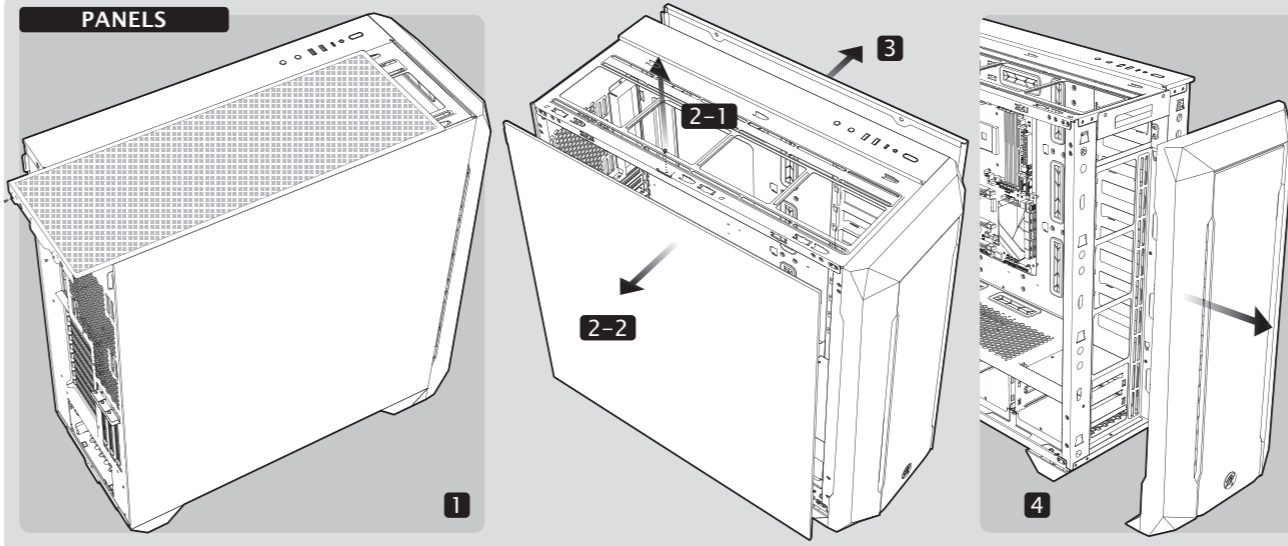

ZOFOS ULTRA

E-ATX FULL TOWER GAMING CHASSIS

M3 L30 Screw × 8

Standoff Driver Tool × 1

Screw M3 L6 × 45
2.5"SSD/MB

Screw M3 L5 × 40

Screw 6-32 L8 × 5
PSU

Screw 6-32 L7 × 20
3.5"HDD

Stand-off × 3
MB

Cable Tie × 10

PANELS

ODD

PSU

3.5" HDD

2.5" SSD

FRAME

MOTHERBOARD

TOP FAN

FRONT FAN

PCI CARD

HDD CAGE

FILTER