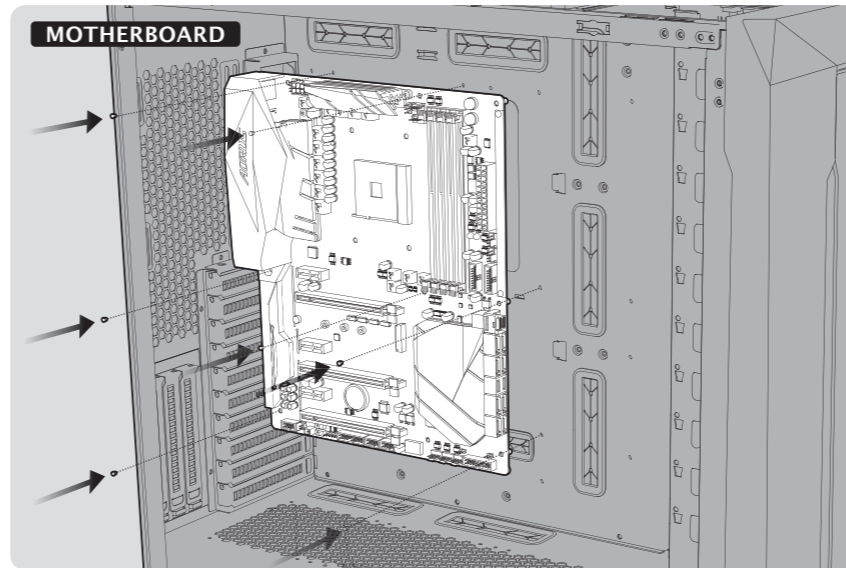

Stand-off × 3
MB

Cable Tie × 10

PANELS

ODD

PSU

3.5" HDD

2.5" SSD

FRAME

MOTHERBOARD

TOP FAN

FRONT FAN

PCI CARD

HDD CAGE

FILTER