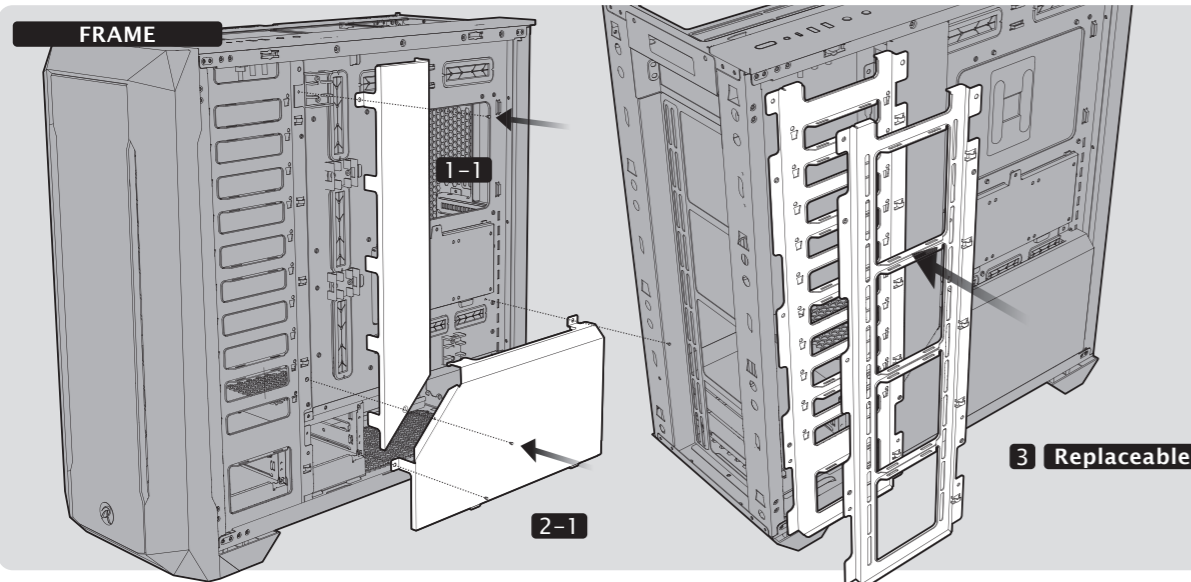

Stand-off × 3
MB

Cable Tie × 10

PANELS

ODD

PSU

3.5" HDD

2.5" SSD

FRAME