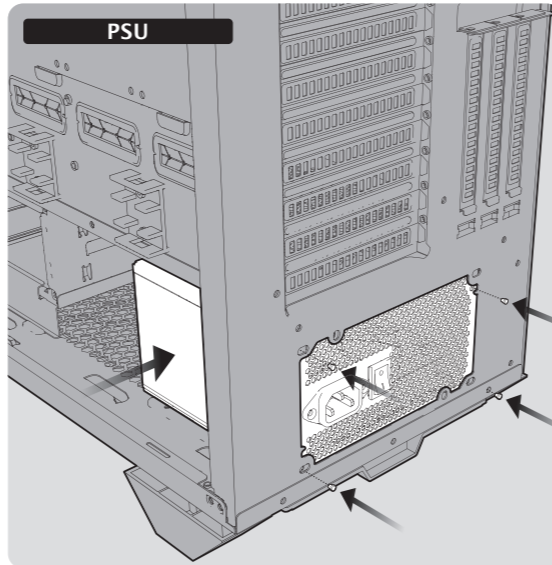

ZOFOS ULTRA

E-ATX FULL TOWER GAMING CHASSIS

M3 L30 Screw × 8

Standoff Driver Tool × 1

Screw M3 L6 × 45
2.5"SSD/MB

Screw M3 L5 × 40

Screw 6-32 L8 × 5
PSU

Screw 6-32 L7 × 20
3.5"HDD

Stand-off × 3
MB

Cable Tie × 10

PANELS

ODD

PSU

3.5" HDD

2.5" SSD

FRAME

MOTHERBOARD

TOP FAN

FRONT FAN

PCI CARD

HDD CAGE

FILTER