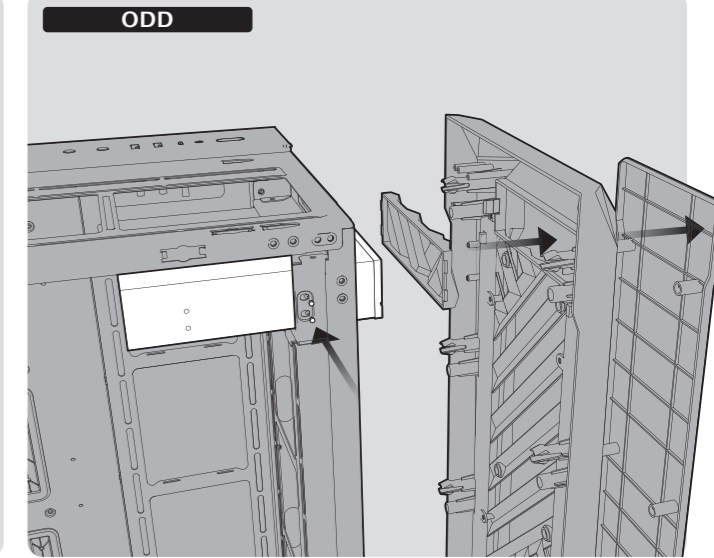

Stand-off × 3
MB

Cable Tie × 10

PANELS

ODD

PSU

3.5" HDD

2.5" SSD

FRAME