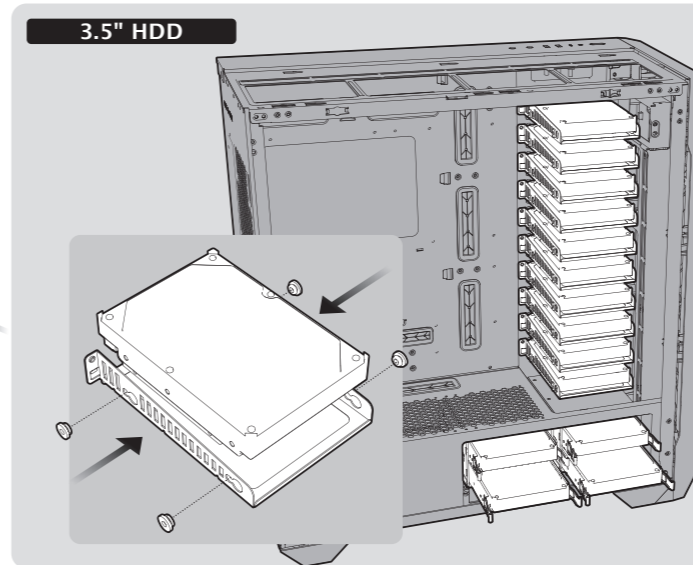

ZOFOS ULTRA

E-ATX FULL TOWER GAMING CHASSIS

M3 L30 Screw × 8

Standoff Driver Tool × 1

Screw M3 L6 × 45
2.5"SSD/MB

Screw M3 L5 × 40

Screw 6-32 L8 × 5
PSU

Screw 6-32 L7 × 20
3.5"HDD

Stand-off × 3
MB

Cable Tie × 10

PANELS

ODD

PSU

3.5" HDD

2.5" SSD

FRAME

MOTHERBOARD

TOP FAN

FRONT FAN

PCI CARD

HDD CAGE

FILTER