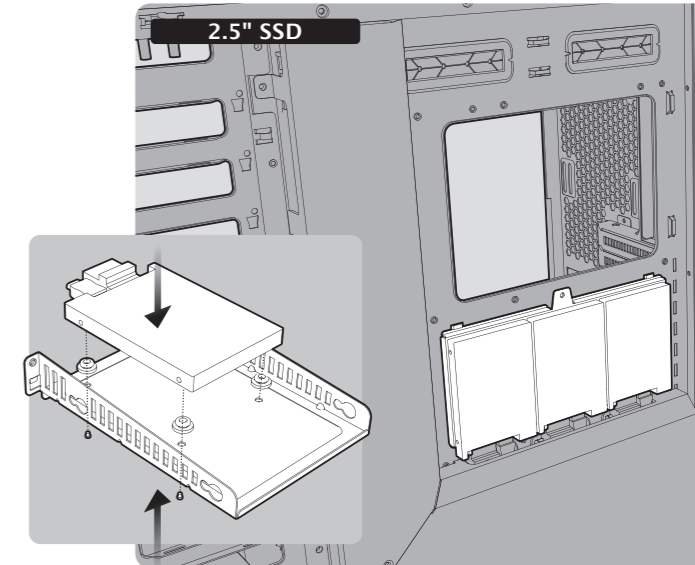

ZOFOS ULTRA

E-ATX FULL TOWER GAMING CHASSIS

M3 L30 Screw × 8

Standoff Driver Tool × 1

Screw M3 L6 × 45
2.5"SSD/MB

Screw M3 L5 × 40

Screw 6-32 L8 × 5
PSU

Screw 6-32 L7 × 20
3.5"HDD

Stand-off × 3
MB

Cable Tie × 10

PANELS

ODD

PSU

3.5" HDD

2.5" SSD

FRAME

MOTHERBOARD

TOP FAN

FRONT FAN

PCI CARD

HDD CAGE

FILTER