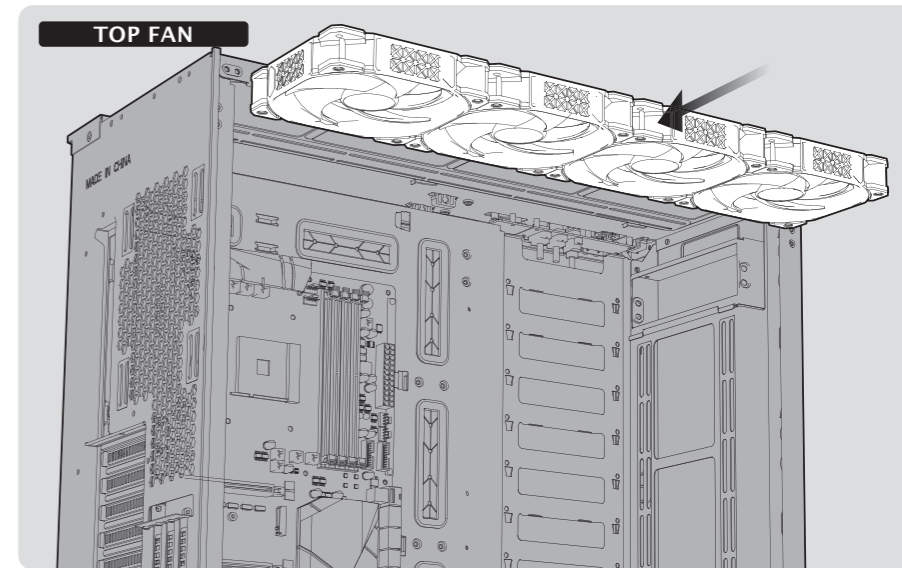

ZOFOS ULTRA

E-ATX FULL TOWER GAMING CHASSIS

M3 L30 Screw × 8

Standoff Driver Tool × 1

Screw M3 L6 × 45
2.5"SSD/MB

Screw M3 L5 × 40

Screw 6-32 L8 × 5
PSU

Screw 6-32 L7 × 20
3.5"HDD

Stand-off × 3
MB

Cable Tie × 10

PANELS

ODD

PSU

3.5" HDD

2.5" SSD

FRAME

MOTHERBOARD

TOP FAN

FRONT FAN

PCI CARD

HDD CAGE

FILTER